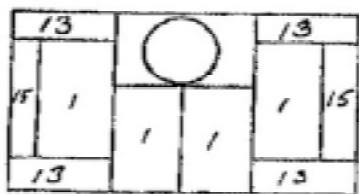

Model: Hearthstone I (H-I)

Production Dates: 1978 - 1988

Serial #:

Note: Color must be specified for cast iron parts which are available in enamel.

Key	Part #	Description	
A	211-114A	Reversible Flue Collar -Round	
	211-17	Flue Collar Oval	No Longer Available
B	2111-01	Top Casting	No Longer Available
C	91-58131	Damper Retrofit Kit (Mid 1982 & Earlier)	
	91-58130	Damper Retrofit Kit (Mid 1982 & Later)	
D	91-58142	Baffle	
E	2111-115	Reversible Flue Cover Plate	
F	2111-18	Inner Flue Plate -Round	
	2111-18A	Inner Flue Plate -Oval	
G	91-58146	Secondary Air Pipe Kit	
H	91-58140	Back Plate Assembly	
I	2111-19	Corner Post (Side Leg)	
J	91-58141	Side Plate Assembly	
K	91-58148	Bottom Cast Assembly	
L	2111-22	Bottom Foot (Leg)	
M	2111-02A	Ash Lip	
N	91-58150	Front Door Top Steel w/Tab	
	5000-037A	Front Door Bottom Steel (Not Shown)	
	5000-003	Side Door Steel (Not Shown)	
O	91-58170	Front Door & Door Frame	No Longer Available
P	91-58121	Front Door Latch Top w/o Coil Spring Handle	No Longer Available
	91-58122	Front Door Latch Bottom w/o Coil Spring Handle	
Q	91-58125	Damper Handle Assembly	
R	90-58000	Damper Bushing Assembly	
S	91-58120	Side Door Latch w/o Coil Spring Handle	
T	91-58176	Side Door & Door Frame	No Longer Available
	91-58101	Gasket Kit	
	91-58105	Glass Replacement Kit 6" x 12"	
	91-55809	Oval to Round Adapter	
	91-57101	Bottom Heat Shield	
	91-57105	Rear Heat Shield	
	91-57110	Spin Draft Retrofit Kit	
	91-57100	Spark Screen	No Longer Available
	2111-05	Front Air Channel	No Longer Available
	2111-06	Left Air Channel	No Longer Available
	2111-07	Right Air Channel	No Longer Available
	2111-08	Primary Air Upright	No Longer Available
	2111-09	Primary Air Intake	No Longer Available

ORIGINAL HEARTHSTONE I
EXPLODED VIEW

OP VIEW - ROUND COLLAR
OR COVER PLATE

REAR VIEW - ROUND COLLAR
OR COVER PLATE

SIDE VIEW

TOP VIEW - OVAL COLLAR

REAR VIEW - OVAL COLLAR

FRONT VIEW

TOP VIEW - NO COLLAR