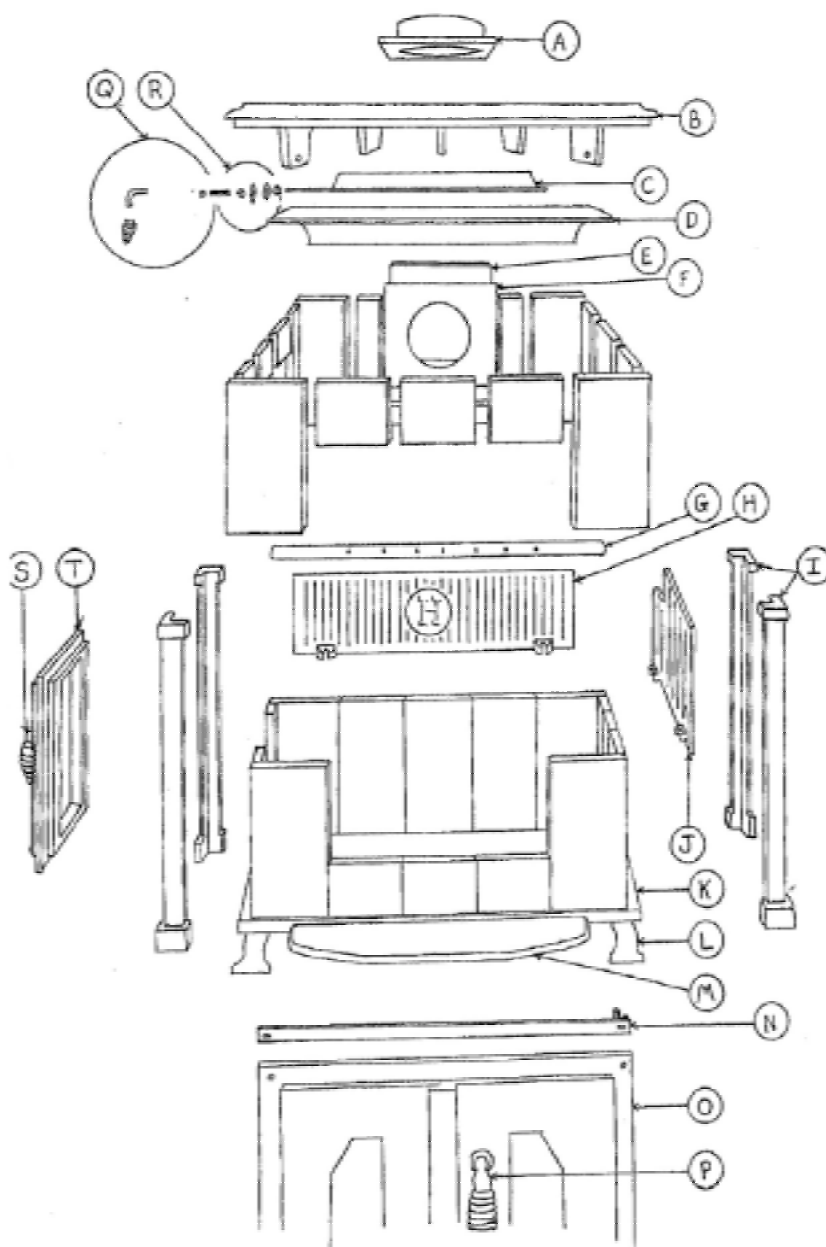

Model: Hearthstone I (H-I)

Production Dates: 1978 - 1988

Serial #:

Note: Color must be specified for cast iron parts which are available in enamel.

Key	Part #	Description	
A	211-114A	Reversible Flue Collar -Round	
	211-17	Flue Collar Oval	No Longer Available
B	2111-01	Top Casting	No Longer Available
C	91-58131	Damper Retrofit Kit (Mid 1982 & Earlier)	
	91-58130	Damper Retrofit Kit (Mid 1982 & Later)	
D	91-58142	Baffle	
E	2111-115	Reversible Flue Cover Plate	
F	2111-18	Inner Flue Plate -Round	
	2111-18A	Inner Flue Plate -Oval	
G	91-58146	Secondary Air Pipe Kit	
H	91-58140	Back Plate Assembly	
I	2111-19	Corner Post (Side Leg)	
J	91-58141	Side Plate Assembly	
K	91-58148	Bottom Cast Assembly	
L	2111-22	Bottom Foot (Leg)	
M	2111-02A	Ash Lip	
N	91-58150	Front Door Top Steel w/Tab	
	5000-037A	Front Door Bottom Steel (Not Shown)	
	5000-003	Side Door Steel (Not Shown)	
O	91-58170	Front Door & Door Frame	No Longer Available
P	91-58121	Front Door Latch Top w/o Coil Spring Handle	No Longer Available
	91-58122	Front Door Latch Bottom w/o Coil Spring Handle	
Q	91-58125	Damper Handle Assembly	
R	90-58000	Damper Bushing Assembly	
S	91-58120	Side Door Latch w/o Coil Spring Handle	
T	91-58176	Side Door & Door Frame	No Longer Available
	91-58101	Gasket Kit	
	91-58105	Glass Replacement Kit 6" x 12"	
	91-55809	Oval to Round Adapter	
	91-57101	Bottom Heat Shield	
	91-57105	Rear Heat Shield	
	91-57110	Spin Draft Retrofit Kit	
	91-57100	Spark Screen	No Longer Available
	2111-05	Front Air Channel	No Longer Available
	2111-06	Left Air Channel	No Longer Available
	2111-07	Right Air Channel	No Longer Available
	2111-08	Primary Air Upright	No Longer Available
	2111-09	Primary Air Intake	No Longer Available

ORIGINAL HEARTHSTONE I
EXPLODED VIEW

OP VIEW - ROUND COLLAR
OR COVER PLATE

REAR VIEW - ROUND COLLAR
OR COVER PLATE

SIDE VIEW

TOP VIEW - OVAL COLLAR

REAR VIEW - OVAL COLLAR

FRONT VIEW

TOP VIEW - NO COLLAR

REAR VIEW - NO COLLAR

SIDE VIEW