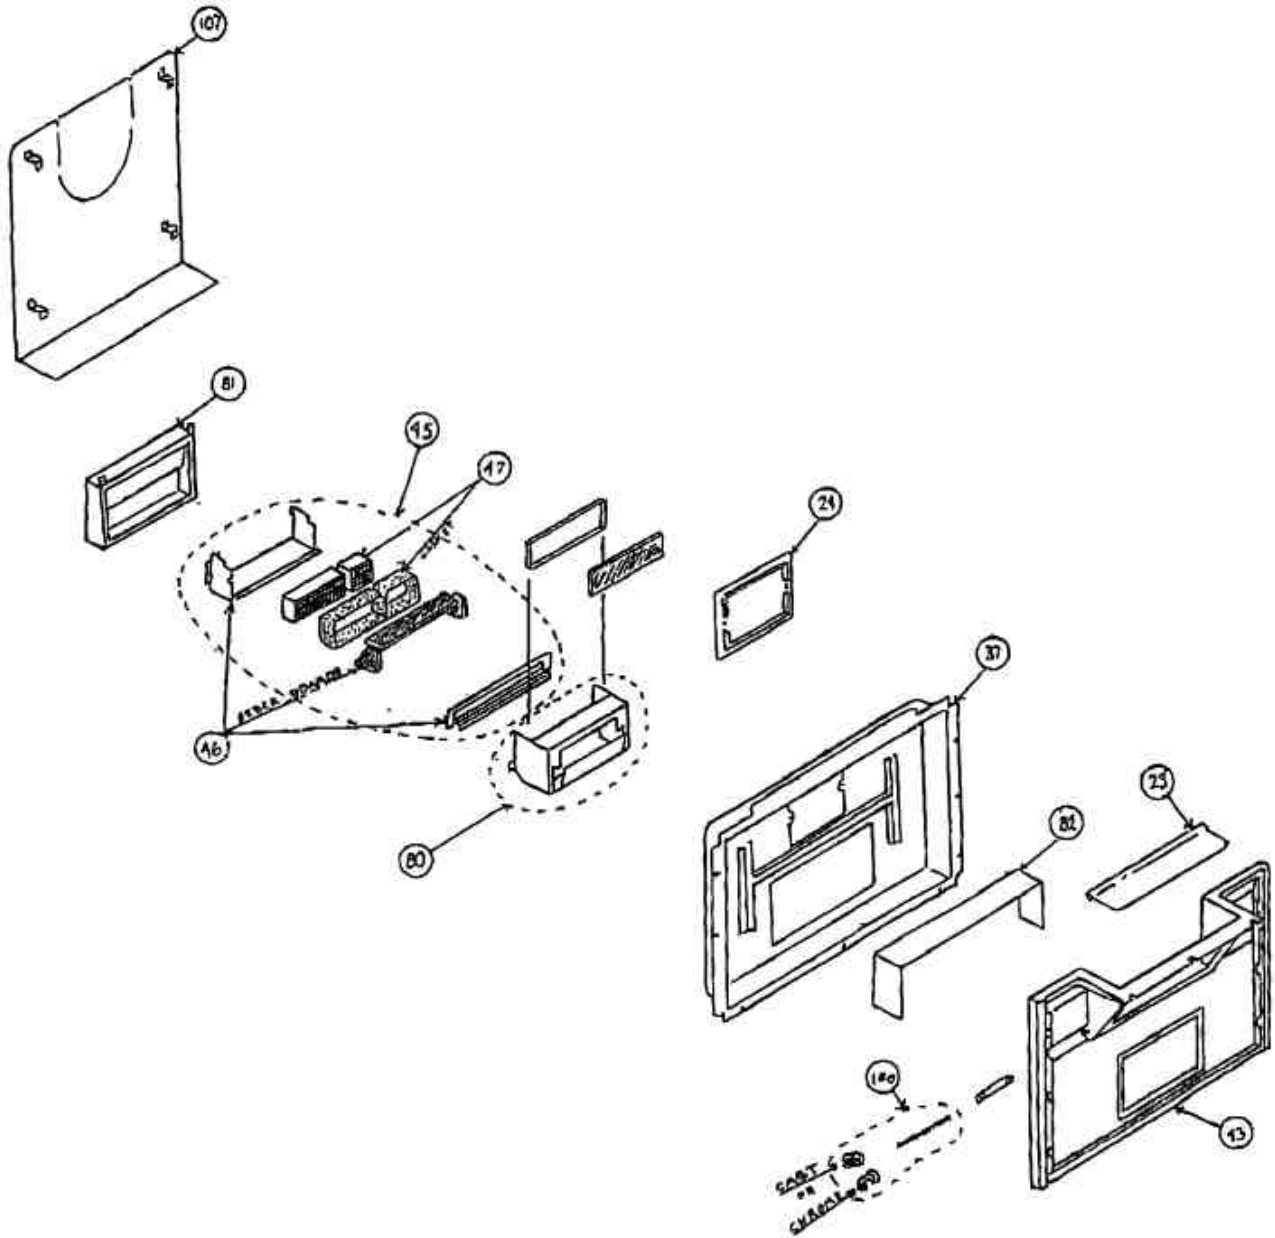

Harvest Model #8402A
Wood Stove Heater
Exploded Parts Drawing, Sht. 1 of 2
Production Date: July 1992 - Sept. 1995
Serial #: 001001 - 002195

Harvest Model #8402A
Wood Stove Heater
Exploded Parts Drawing, Sht. 2 of 2
Production Dates: July 1992 - Sept. 1995
Serial #: 001001 - 002195

Model: Harvest "Mod" A

Production Dates: July 1992 - September 1995

Serial #: 001001-002195

Note: Color must be specified for cast iron parts which are available in enamel.

Key	Part #	Description
3	1421-51	Front Bottom Stone 2 3/4" x 8 1/2"
4	1421-52A	Front Top Stone 3 3/4" x 8 1/2"
5	1421-53	Front Side Stone 9 1/2" x 3 19/32"
6	1421-54	Left Side Top Stone 4" x 6 11/16"
7	1421-55	Left Side Bottom Stone 2 3/4" x 6 11/16"
8	1421-56	Right Side Stone 6 11/16" x 9 1/2"
9	1421-57	Top Center Stone 8 1/32" x 9 1/2"
10	1421-58	Top Side Stone 8 1/32" x 15 5/8"
11	1421-59	Left Side Vertical Stone 12" x 1 1/4"
13	94-58422A	Ash Door Latch Kit Includes: Handle Crank Ash Door Latch Ash Door Shaft Spirol Pin 3/16" x 1" Set Screw Flat Washer
14	94-58420A	Front & Side Door Latch Assembly Includes: Handle Crank Side Door Latch Set Screw
15	2421-211	Firebox Exit Guard
16	94-58420A	Front & Side Door Latch Assembly Includes: Handle Crank Side Door Latch Set Screw
17	2421-219	Front Door